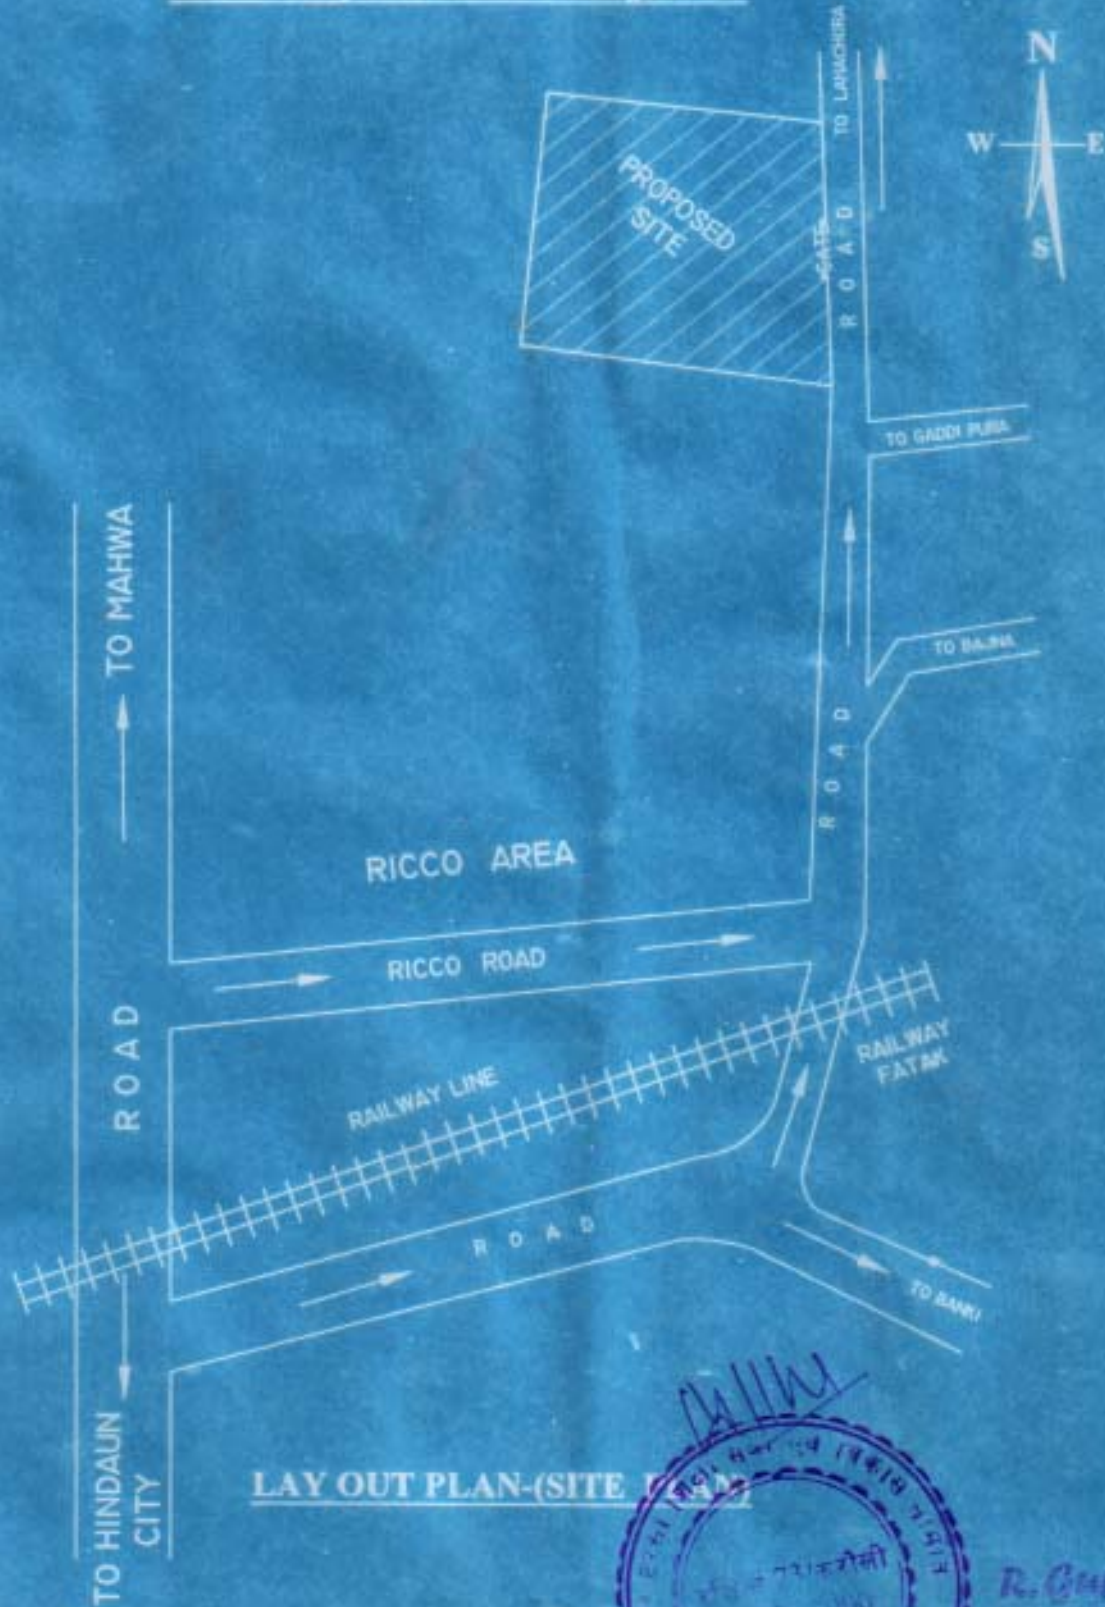

**SITE PLAN FOR " MOTHER TERESA TEACHER TRAINING COLLEGE"**  
**AT-VILLAGE-GADDI PURA,LAHACHORA ROAD,HINDAUN CITY,**  
**DISTT. KARALI (RAJASTHAN) 322230**

**Run By :- Mother Teresa Shiksha Sewa & Vikash Samiti**

Distance - Away From Railwaw Crossing 5.00 KM

**LAY OUT PLAN-(SITE PLAN)**

**R. Gupta** C. Engr.  
Gupta Consultant  
Agr. Cloth Market

SEAL & SIG. HEAD OF INSTT Near G.D.R.N. BU-05/2016 Hindaun City